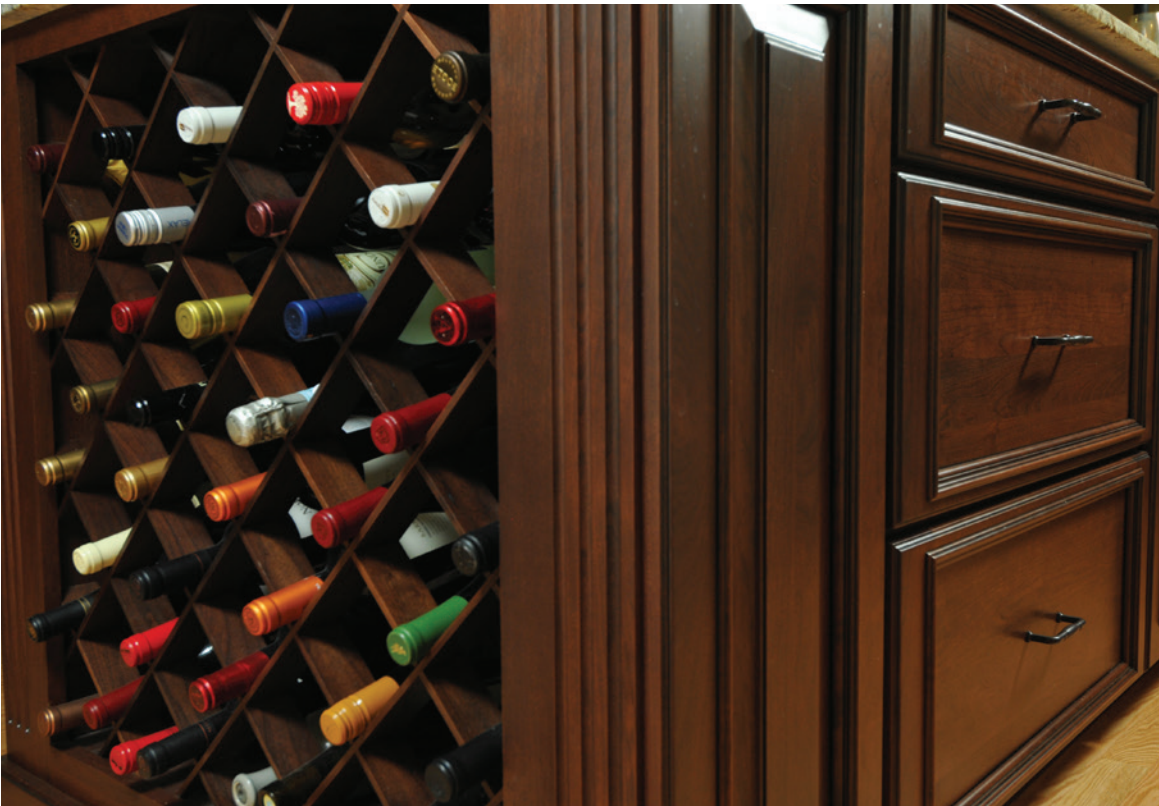

Houzz Review

Accessories

Seaside | Paint Grade in Laguna
Bridges Construction, Inc, NV

Walnut Constructed Drawer Boxes

Perimeter:

Seattle | 3" stile and rails, Maple in Nutmeg with Mocha Glaze

Island:

Laramie | Paint Grade in Custom Color