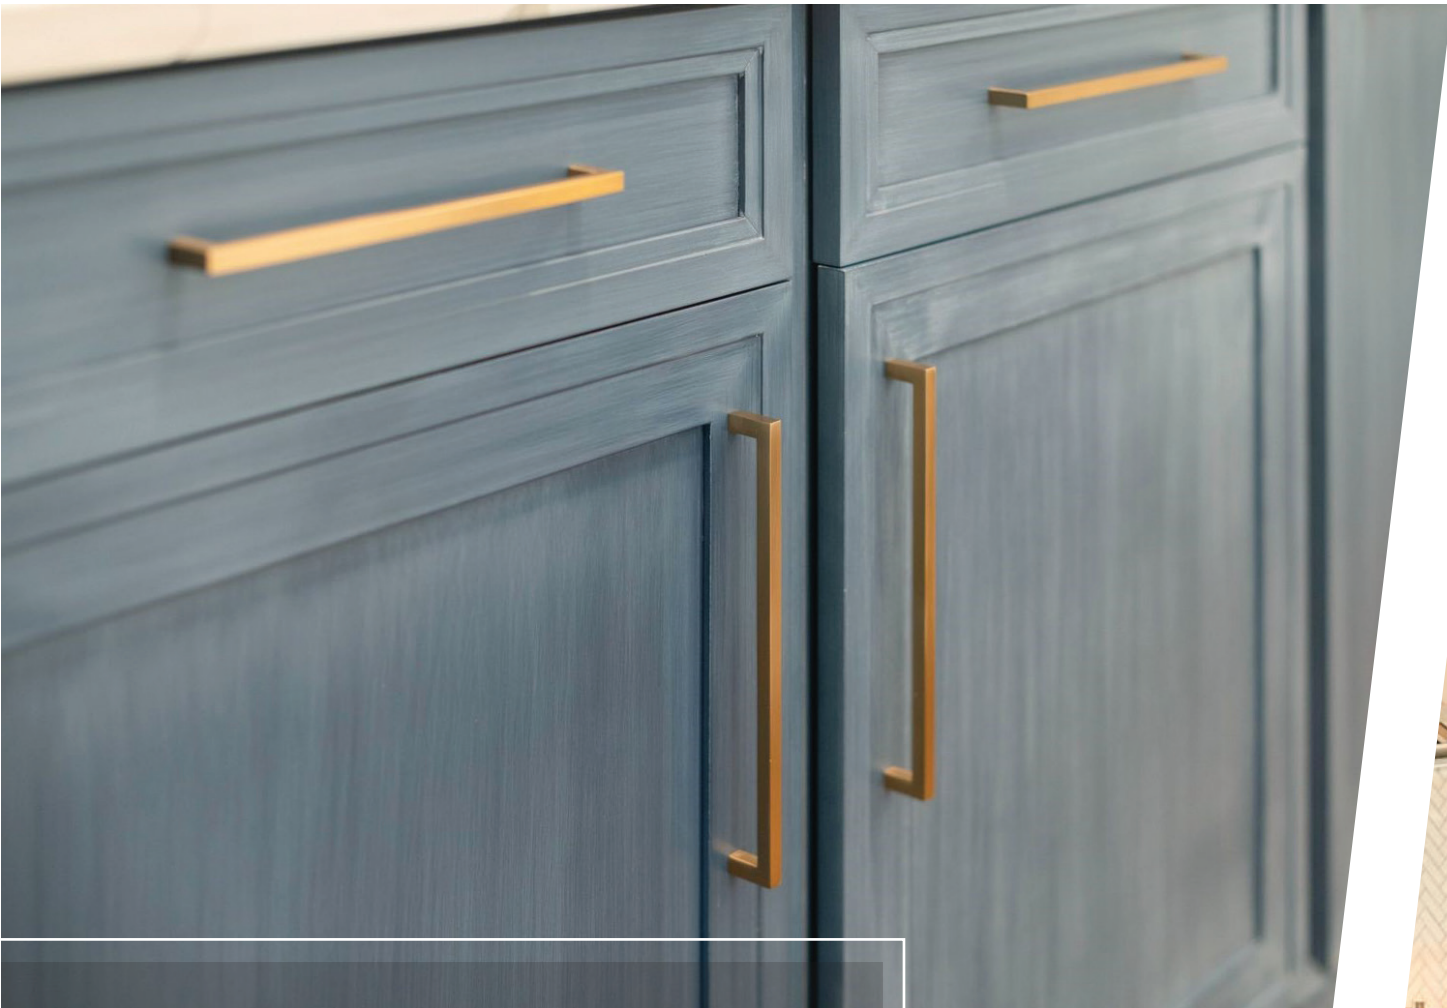

Perimeter:

Exquisite | Paint Grade in Snowdrift

Island:

Exquisite | Paint Grade in Indigo with Silk Brush Frost Glaze

Kingdom Countertops & Cabinetry, CO